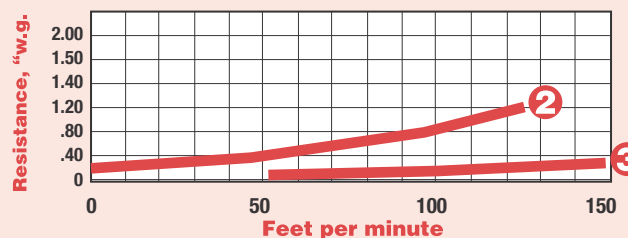

FOR USE AS AN INTAKE FILTER

The SAR-1 media, made in Switzerland, provides excellent filtration efficiency. This media was created to reduce air flow restriction while still maintaining a high level of efficiency. This product is ideal in crossdraft and downdraft booths where air velocity is a concern.

The filter media is made from a blend of polyester fibers coated with an ecologically sound tackifier, and a scrim layer on the downstream side for added strength and rigidity. The polyester fibers are fused together through a special low-melt production line. SAR-1 is made without the use of PVC or other unfavorable chemicals. In a heated environment, it's these chemicals, and/or the tackifier and scrim which can cause fiber discharge and heavy discoloration through the media (the browning effect). In addition, the SAR-1 scrim layer resists discoloration in a normal environment when compared to competitive brands.

The scrim layer also helps reduce any fibers from breaking off of the media during handling and installation. The scrim increases the strength of the media and eliminates any sagging when loaded with contaminants.

Rolls are cut on a razor sharp band saw and pads are cut using a 5-1/4" rotary knife. This process virtually eliminates any fiber shedding from abrasive cutting techniques or carbon buildup from hot-wire cutting.

- ① Arrestance vs. Dust Fed
- ② Pressure Loss vs. Dust Fed
- ③ Pressure loss vs. Rated Air Speed

<i>Weight per square meter:</i>	<i>350 g/m²</i>
<i>Approximate thickness:</i>	<i>.55 inches</i>
<i>Filter Clas:</i>	<i>G4</i>
<i>Dust Holding Capacity</i>	<i>230 g/m²</i>
<i>Temperature Resistacne:</i>	<i>250 Deg. F</i>
<i>Inflammability Class:</i>	<i>DIN 53438 F2/K3</i>